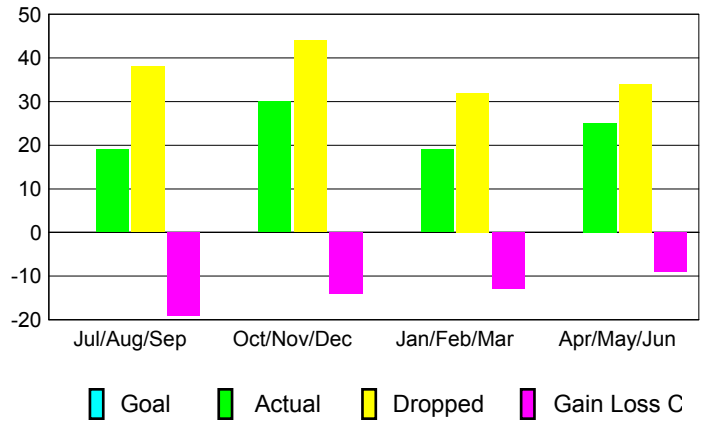

GMT: **GARY ANDERSON**

Location: **MICHIGAN**

GMT CA: **1**

**CLUBS**

Month	New Club Goal	Actual New Clubs	Actual Dropped Clubs	Gain/Loss of Clubs
<b>2012-2013</b>				
Jul/Aug/Sep		0	1	-1
Oct/Nov/Dec		0	0	0
Jan/Feb/Mar		0	0	0
Apr/May/June		0	0	0
<b>Totals</b>		<b>0</b>	<b>1</b>	<b>-1</b>

**Club Results 2012-2013**

Goal, New, Dropped, Gain/Loss

**MEMBERSHIP**

Month	Net Memb Goal	Actual New Memb	Actual Dropped Memb	Gain/Loss of Memb
<b>2012-2013</b>				
Jul/Aug/Sep		19	38	-19
Oct/Nov/Dec		30	44	-14
Jan/Feb/Mar		19	32	-13
Apr/May/June		25	34	-9
<b>Totals</b>		<b>93</b>	<b>148</b>	<b>-55</b>

**Membership Results 2012-2013**

Goal, New, Dropped, Gain/Loss

**YTD Status Quo Clubs 2012-2013**

Status Quo Clubs Compared to Status Quo Members

**Gender Comparison 2012-2013**

**Club Gain/Loss 2012-2013**